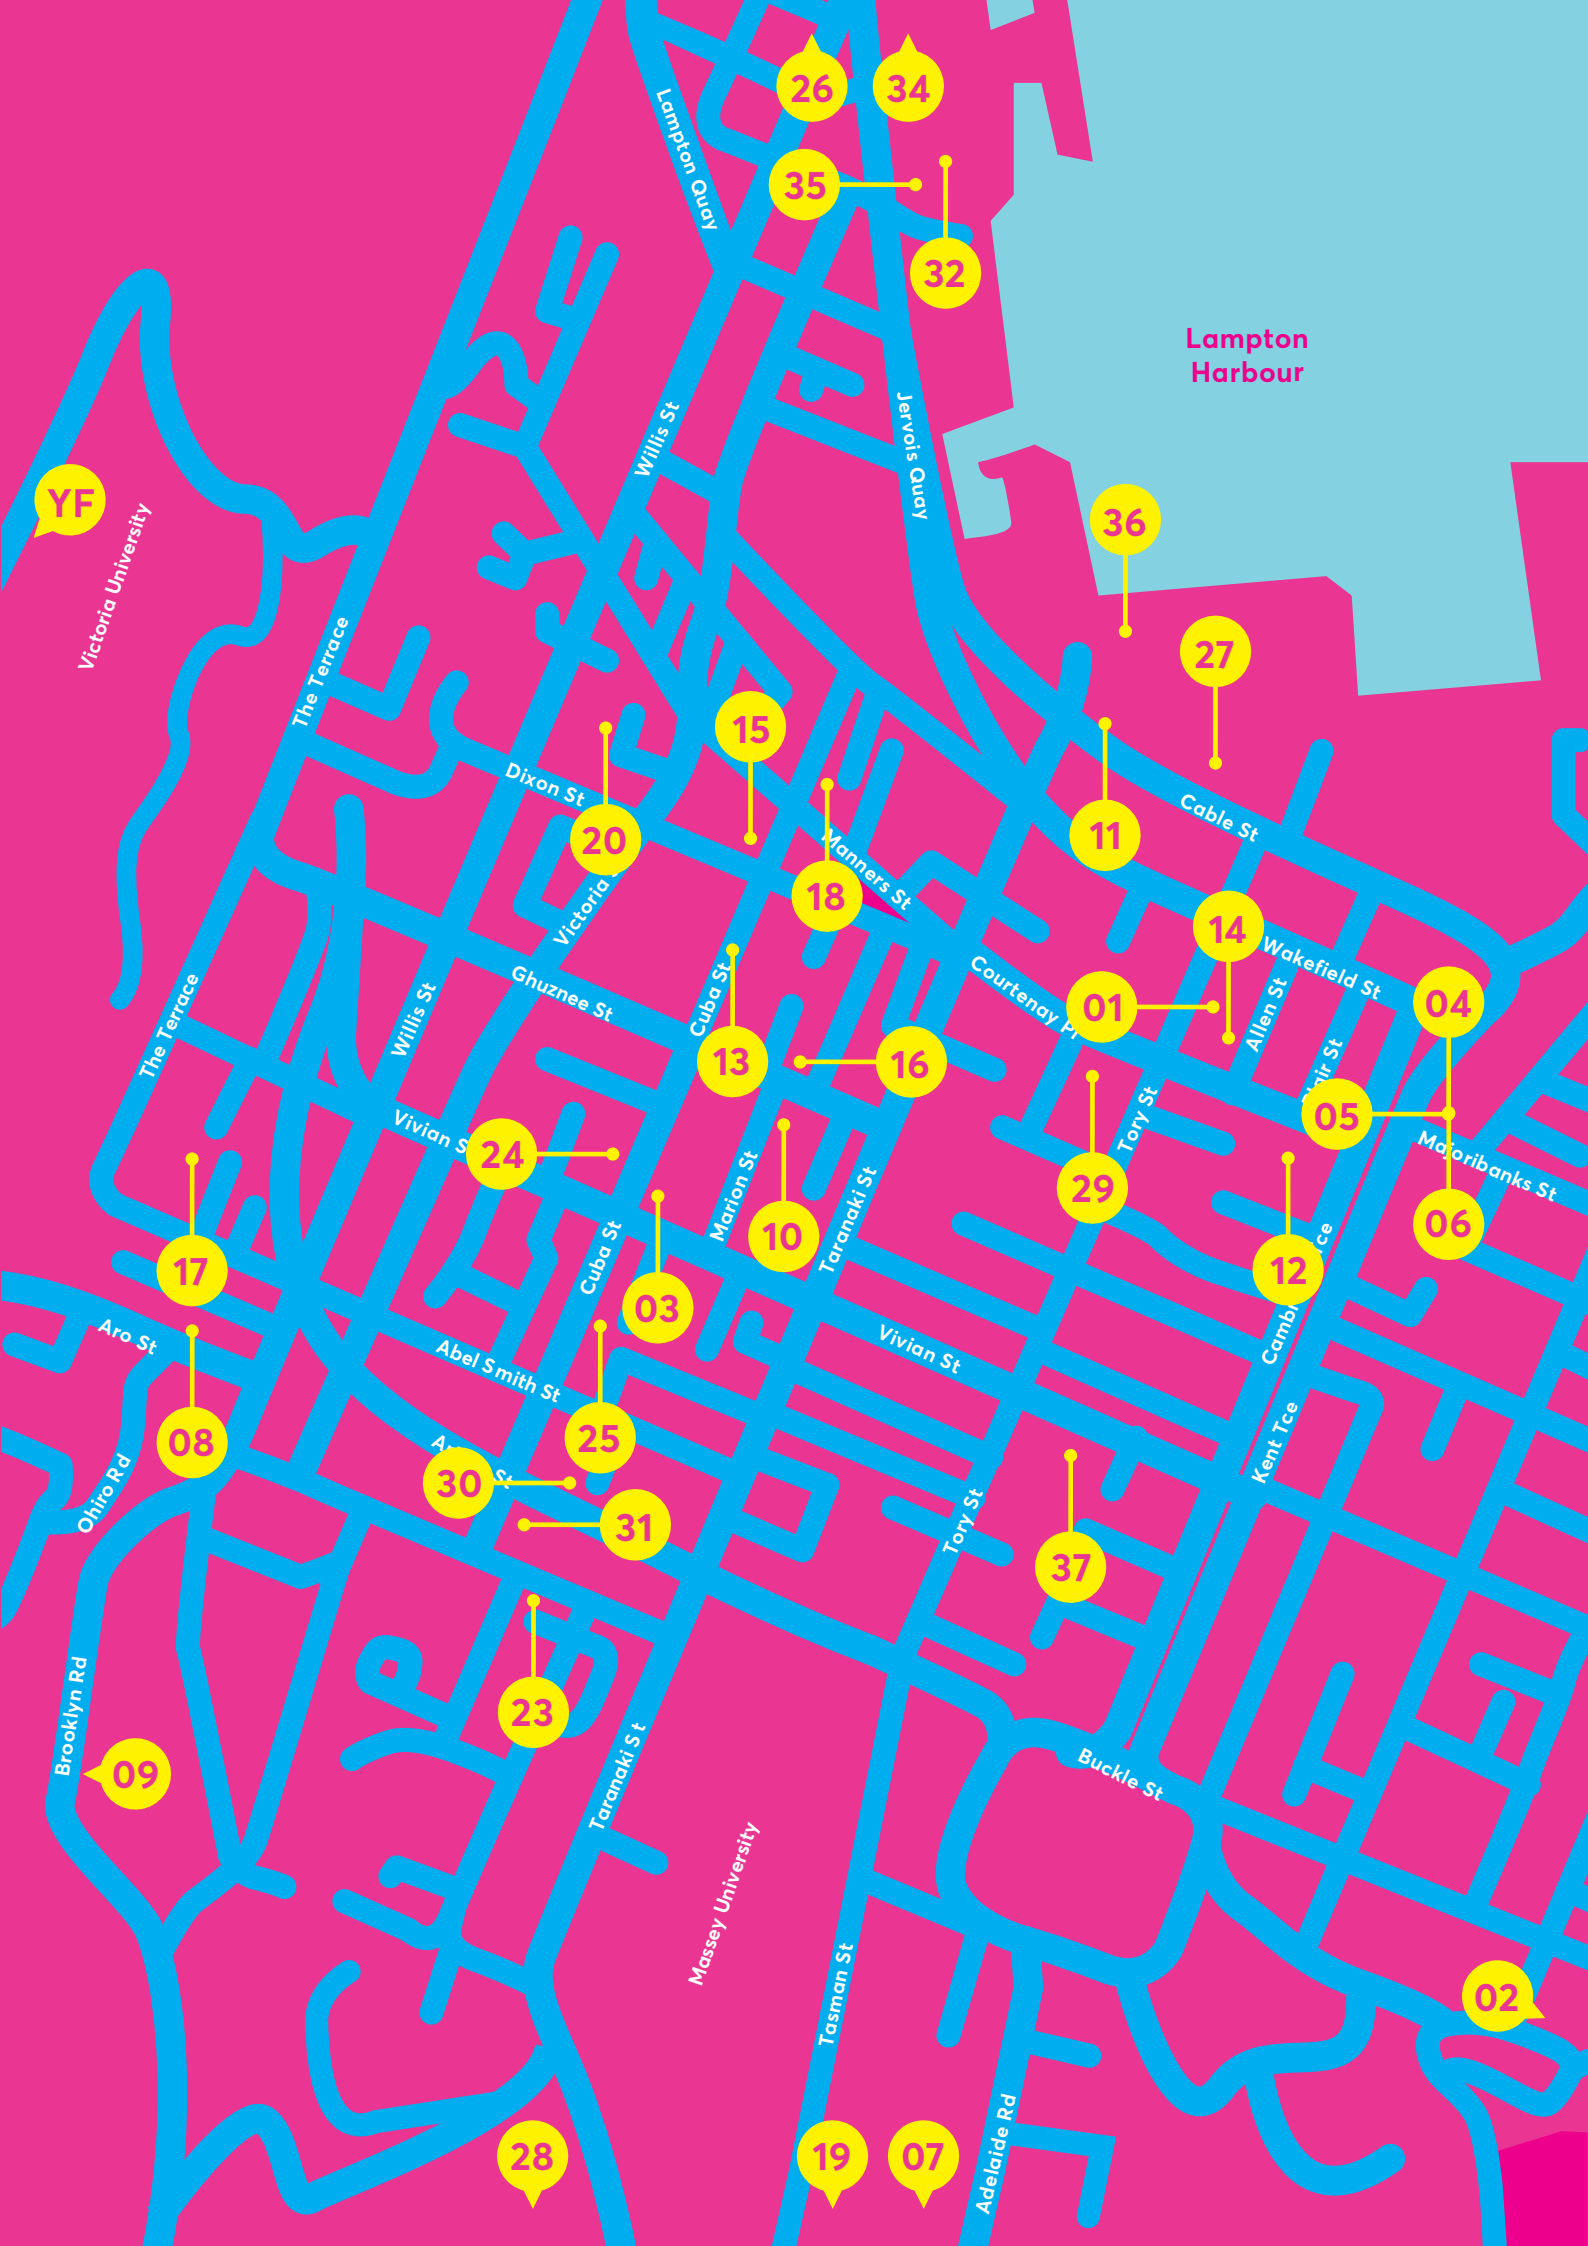

Table with columns: TIME, EVENT, MIN, VENUE. Rows are organized by day from Friday February 10 to Friday March 15, listing various events and their details.

KEY
• Family Friendly Fringe Page 21 – 24
• Wind In Your Bits Page 27 – 29
• Bit De Internazionale! Page 31 – 40
• Eye & Ear Bits Page 43 – 47
• Performance Bits Page 49 – 63
• Naughty Bits Page 65 – 70
See map for venues.