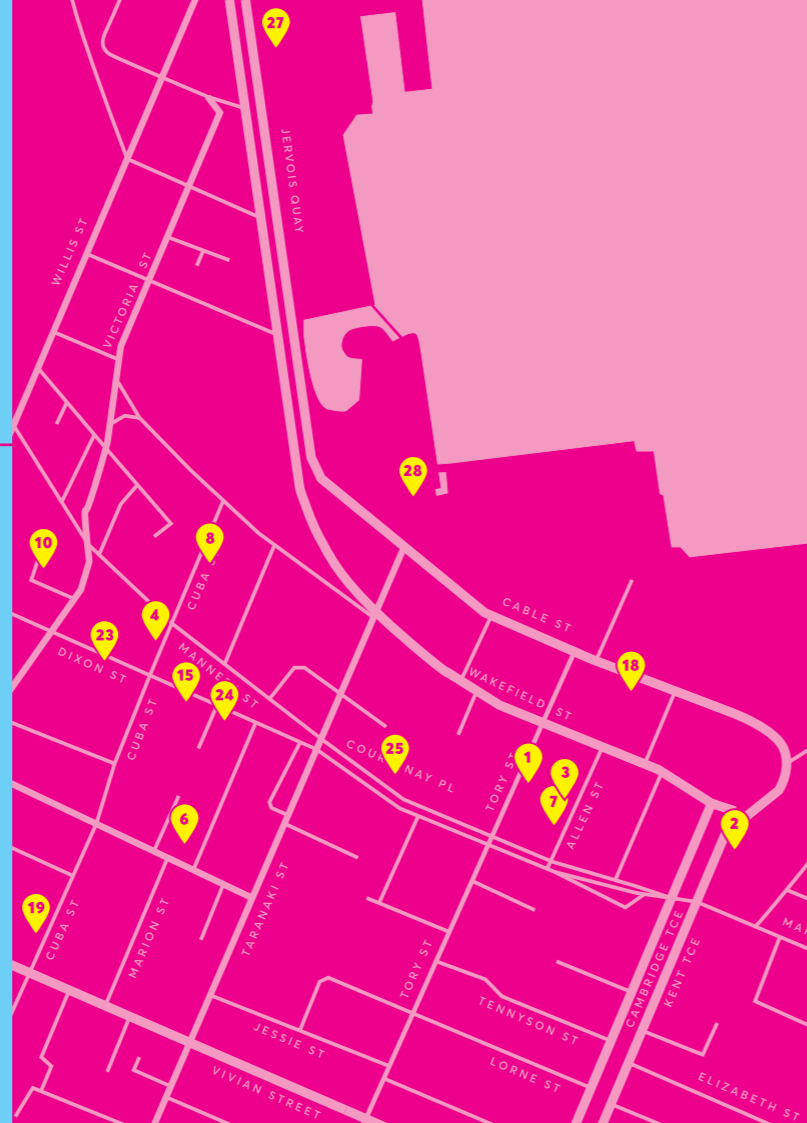

MAP LEGEND

VENUES

- 1 **19 Tory Street**  
19 Tory Street, Te Aro
- 2 **BATS Theatre**  
1 Kent Terrace, Mount Victoria
- 3 **Cavern Club**  
22 Allen Street, Te Aro
- 4 **Cuba Quarter**  
Lower Cuba Street, Te Aro
- 5 **EscVelocity**  
74 Fox Street, Featherston
- 6 **FatG**  
Gryphon Theatre  
22 Ghuznee Street
- 7 **Fringe Bar**  
26-32 Allen Street, Te Aro
- 8 **Ivy Bar & Cabaret**  
49 Cuba Street, Te Aro
- 9 **Maranui Cafe**  
7 Lyall Parade, Lyall Bay
- 10 **Meow**  
9 Edward Street
- 11 **Newtown Community and Cultural Centre**  
Cnr Rintoul Street and Colombo Street
- 12 **Oriental Bay**  
Freyberg Beach, Oriental Parade
- 13 **Otaki Memorial Hall**  
Main Street, Otaki
- 14 **Plimmer Steps**  
Above Leroy's, 2 Plimmer Steps
- 15 **Potocki Paterson Art Gallery**  
Level 1, 41-47 Dixon Street
- 16 **Preservatorium**  
39 Webb Street, Mount Cook
- 17 **Pyramid Club**  
272 Taranaki Street, Mount Cook
- 18 **QT Museum Hotel**  
90 Cable Street
- 19 **S & M's Cocktail & Lounge Bar**  
176 Cuba Street
- 20 **St Christopher's**  
22 Farres Street, Seatoun
- 21 **St Peter's Village Hall**  
Beach Road, Paekakariki
- 22 **Streets of Newtown**
- 23 **The Scruffy Bunny Improv Theatre**  
Reading Complex, 100 Courtney Place
- 24 **Te Auaha**  
65 Dixon Street
- 25 **The Fat Angel**  
31-35 Dixon Street
- 26 **Trinity Union Church**  
100 Riddiford Street, Newtown
- 27 **Wellington Museum**  
Jervois Quay
- 28 **Wellington Waterfront**
- RA **RadioActive**  
88.6FM, radioactive.fm
- SJ **St Johns**  
5 Cable Street, Te Aro
- SL **Secret Location**
- SC **Snapchat**
- TB **Location TBA**
- VA **Various Outdoor Locations**