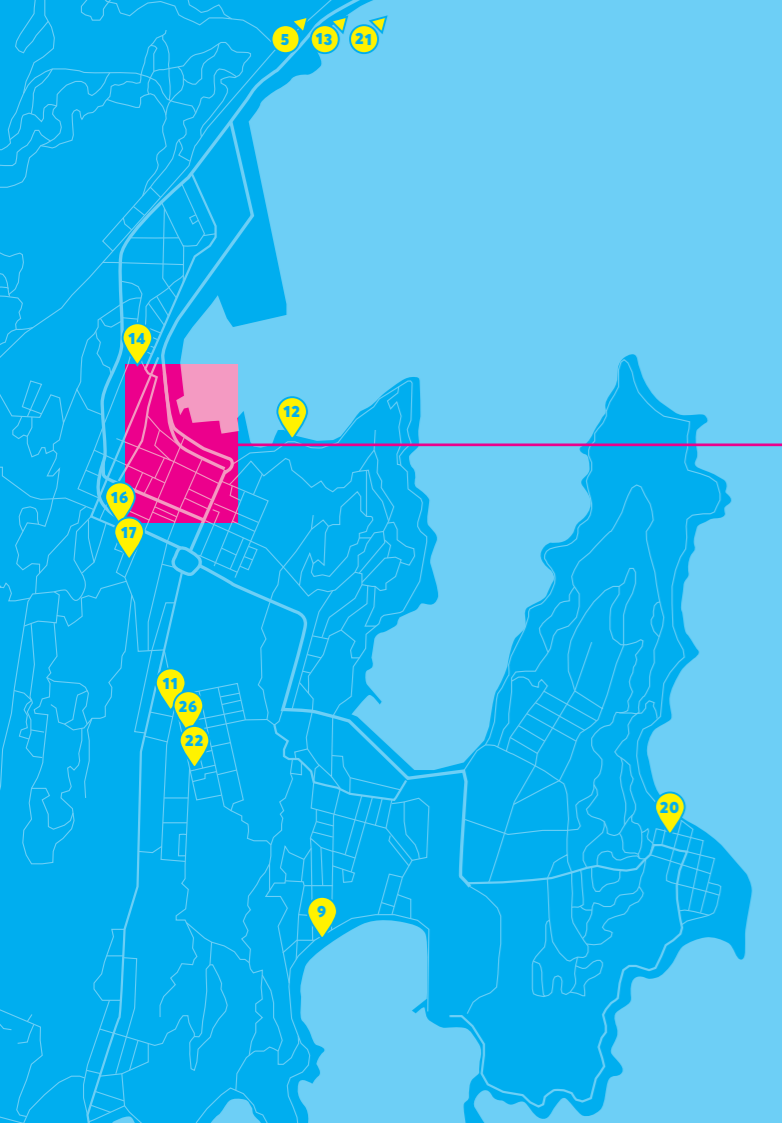

MAP LEGEND

VENUES

- 1 **19 Tory Street**  
19 Tory Street, Te Aro
- 2 **BATS Theatre**  
1 Kent Terrace, Mount Victoria
- 3 **Cavern Club**  
22 Allen Street, Te Aro
- 4 **Cuba Quarter**  
Lower Cuba Street, Te Aro
- 5 **EscVelocity**  
74 Fox Street, Featherston
- 6 **FatG**  
Gryphon Theatre  
22 Ghuznee Street
- 7 **Fringe Bar**  
26-32 Allen Street, Te Aro
- 8 **Ivy Bar & Cabaret**  
49 Cuba Street, Te Aro
- 9 **Maranui Cafe**  
7 Lyall Parade, Lyall Bay
- 10 **Meow**  
9 Edward Street
- 11 **Newtown Community and Cultural Centre**  
Cnr Rintoul Street and Colombo Street
- 12 **Oriental Bay**  
Freyberg Beach, Oriental Parade
- 13 **Otaki Memorial Hall**  
Main Street, Otaki
- 14 **Plimmer Steps**  
Above Leroy's, 2 Plimmer Steps
- 15 **Potocki Paterson Art Gallery**  
Level 1, 41-47 Dixon Street
- 16 **Preservatorium**  
39 Webb Street, Mount Cook
- 17 **Pyramid Club**  
272 Taranaki Street, Mount Cook
- 18 **QT Museum Hotel**  
90 Cable Street
- 19 **S & M's Cocktail & Lounge Bar**  
176 Cuba Street
- 20 **St Christopher's**  
22 Farres Street, Seatoun
- 21 **St Peter's Village Hall**  
Beach Road, Paekakariki
- 22 **Streets of Newtown**
- 23 **The Scruffy Bunny Improv Theatre**  
Reading Complex, 100 Courtney Place
- 24 **Te Auaha**  
65 Dixon Street
- 25 **The Fat Angel**  
31-35 Dixon Street
- 26 **Trinity Union Church**  
100 Riddiford Street, Newtown
- 27 **Wellington Museum**  
Jervois Quay
- 28 **Wellington Waterfront**
- RA **RadioActive**  
88.6FM, radioactive.fm
- SJ **St Johns**  
5 Cable Street, Te Aro
- SL **Secret Location**
- SC **Snapchat**
- TB **Location TBA**
- VA **Various Outdoor Locations**

SPECIAL EVENTS

EVENT TIMETABLE  
02 - 24 MARCH 2018